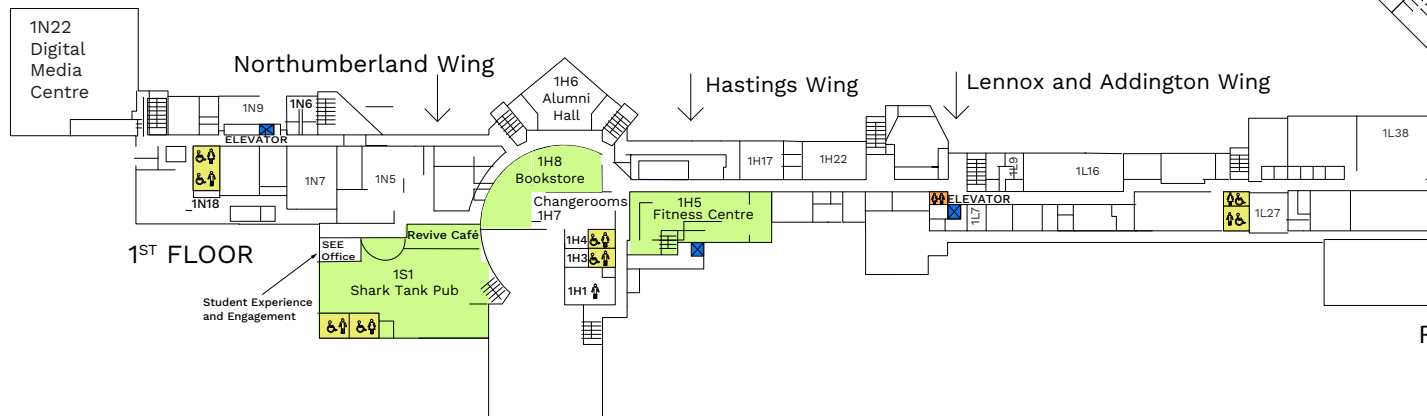

Kente Building

Student Services

First Floor	
Emergency Food Cupboard	Room 1S1*
Student Government	Room 1S1*
Second Floor	
The Career Centre	Room 2H3
Health & Impact Centre	Room 2S01
AccessAbility Services	
Counselling Services	
Health Centre	
Student Advisors	
International Support	Room 2H1
Kente Cafeteria	Room 2H6
Student Enrolment Services	Room 2H1
Unwind Spa	Room 2S32
Third Floor	
Admissions	Room 3H4
Tsi Titewayat'aró:roks (Indigenous Services)	Room 3H9
Tutoring Centre	Room 3H8

Student Spaces

First Floor	
The Bookstore	Room 1H8
Fitness Centre	Room 1H5
Shark Tank Pub	Room 1S1*
Second Floor	
Gym	Room 2H7
Link Lounge	Room 2L60
The Parrott Centre Library	Room 2Q1
Resto 213	Room 2H28
Student Access Lab (SAL)	Room 2H4
The Market	Room 2H22

*1S1: Student Experience and Engagement Office

- Washroom
- Universal Washroom
- Elevator

Room sign legend