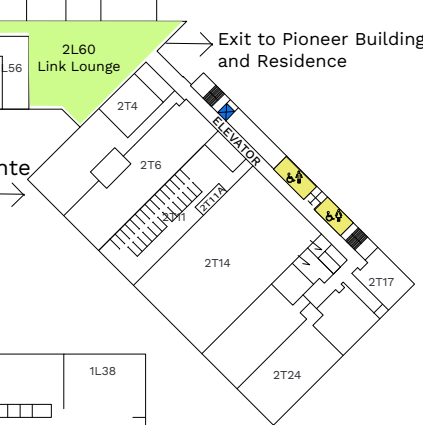

Kente Building

Student Services

First Floor	
Emergency Food Cupboard	Room 1S1*
Student Government	Room 1S1*
Second Floor	
The Career Centre	Room 2H3
Health & Impact Centre	Room 2S01
AccessAbility Services	
Counselling Services	
Health Centre	
Student Advisors	
International Support	Room 2H1
Kente Cafeteria	Room 2H6
Student Enrolment Services	Room 2H1
Unwind Spa	Room 2S32
Third Floor	
Admissions	Room 3H4
Tsi Titewayat'aró:roks (Indigenous Services)	Room 3H9
Tutoring Centre	Room 3H8

Student Spaces

First Floor	
The Bookstore	Room 1H8
Fitness Centre	Room 1H5
Shark Tank Pub	Room 1S1*
Second Floor	
Gym	Room 2H7
Link Lounge	Room 2L60
The Parrott Centre Library	Room 2Q1
Resto 213	Room 2H28
Student Access Lab (SAL)	Room 2H4
The Market	Room 2H22

*1S1: Student Experience and Engagement Office

- Washroom
- Universal Washroom
- Elevator

Room sign legend