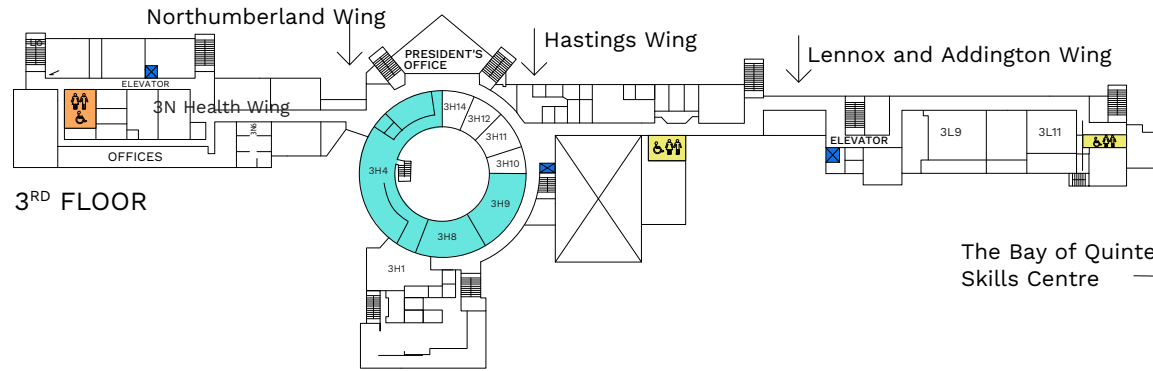

Kente Building

Student Services

First Floor	
Emergency Food Cupboard	Room 1S1*
Student Government	Room 1S1*
Second Floor	
The Career Centre	Room 2H3
Health & Impact Centre	Room 2S01
AccessAbility Services	
Counselling Services	
Health Centre	
Student Advisors	
International Support	Room 2H1
Kente Cafeteria	Room 2H6
Student Enrolment Services	Room 2H1
Unwind Spa	Room 2S32
Third Floor	
Admissions	Room 3H4
Tsi Titewayat'aró:roks (Indigenous Services)	Room 3H9
Tutoring Centre	Room 3H8

Student Spaces

First Floor	
The Bookstore	Room 1H8
Fitness Centre	Room 1H5
Shark Tank Pub	Room 1S1*
Second Floor	
Gym	Room 2H7
Link Lounge	Room 2L60
The Parrott Centre Library	Room 2Q1
Resto 213	Room 2H28
Student Access Lab (SAL)	Room 2H4
The Market	Room 2H22

*1S1: Student Experience and Engagement Office

- Washroom
- Universal Washroom
- Elevator

Room sign legend