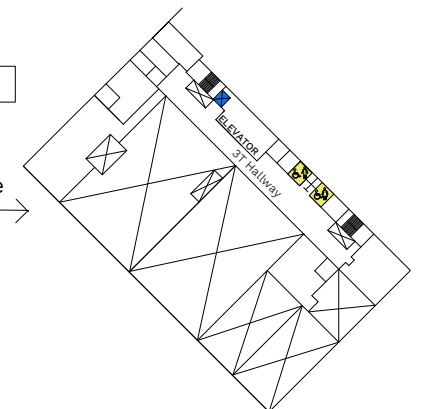

Kente Building

Student Services

First Floor	
Emergency Food Cupboard	Room 1S1*
Student Government	Room 1S1*
Second Floor	
The Career Centre	Room 2H3
Health & Impact Centre	Room 2S01
AccessAbility Services	
Counselling Services	
Health Centre	
Student Advisors	
International Support	Room 2H1
Kente Cafeteria	Room 2H6
Student Enrolment Services	Room 2H1
Unwind Spa	Room 2S32
Third Floor	
Admissions	Room 3H4
Tsi Titewayat'aró:roks (Indigenous Services)	Room 3H9
Tutoring Centre	Room 3H8

Student Spaces

First Floor	
The Bookstore	Room 1H8
Fitness Centre	Room 1H5
Shark Tank Pub	Room 1S1*
Second Floor	
Gym	Room 2H7
Link Lounge	Room 2L60
The Parrott Centre Library	Room 2Q1
Resto 213	Room 2H28
Student Access Lab (SAL)	Room 2H4
The Market	Room 2H22

*1S1: Student Experience and Engagement Office

- Washroom
- Universal Washroom
- Elevator

Room sign legend