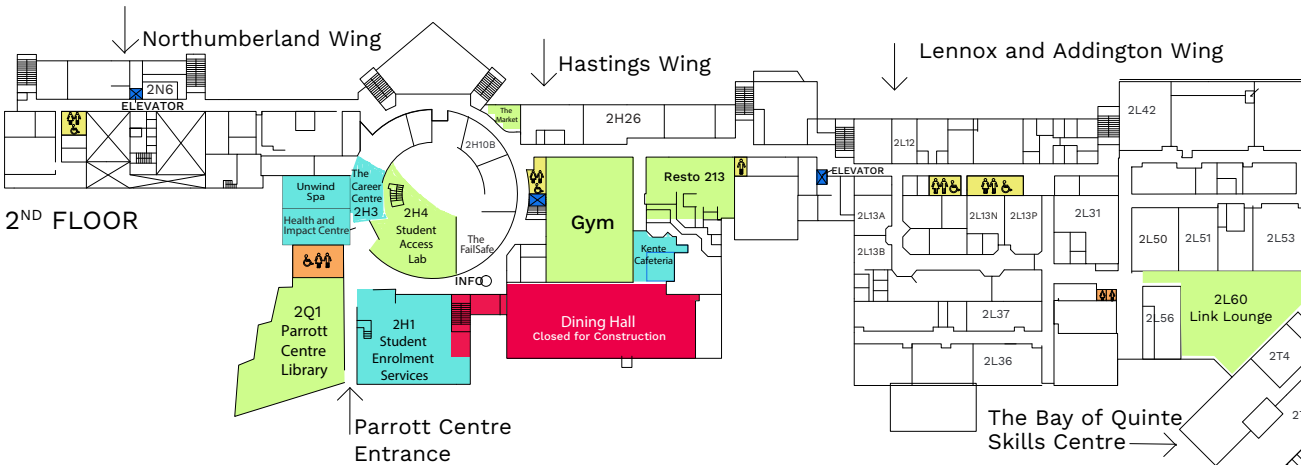

## Student Services

<b>First Floor</b>	
Emergency Food Cupboard	Room 1S1*
Student Government	Room 1S1*
<b>Second Floor</b>	
The Career Centre	Room 2H3
Health & Impact Centre	Room 2S01
AccessAbility Services	
Counselling Services	
Health Centre	
Student Advisors	
International Support	Room 2H1
Kente Cafeteria	Room 2H6
Student Enrolment Services	Room 2H1
Unwind Spa	Room 2S32
<b>Third Floor</b>	
Admissions	Room 3H4
Tsi Titewayat'aró:roks (Indigenous Services)	Room 3H9
Tutoring Centre	Room 3H8

## Student Spaces

<b>First Floor</b>	
The Bookstore	Room 1H8
Fitness Centre	Room 1H5
Shark Tank Pub	Room 1S1*
<b>Second Floor</b>	
Gym	Room 2H7
Link Lounge	Room 2L60
The Parrott Centre Library	Room 2Q1
Resto 213	Room 2H28
Student Access Lab (SAL)	Room 2H4
The Market	Room 2H22

### Room sign legend