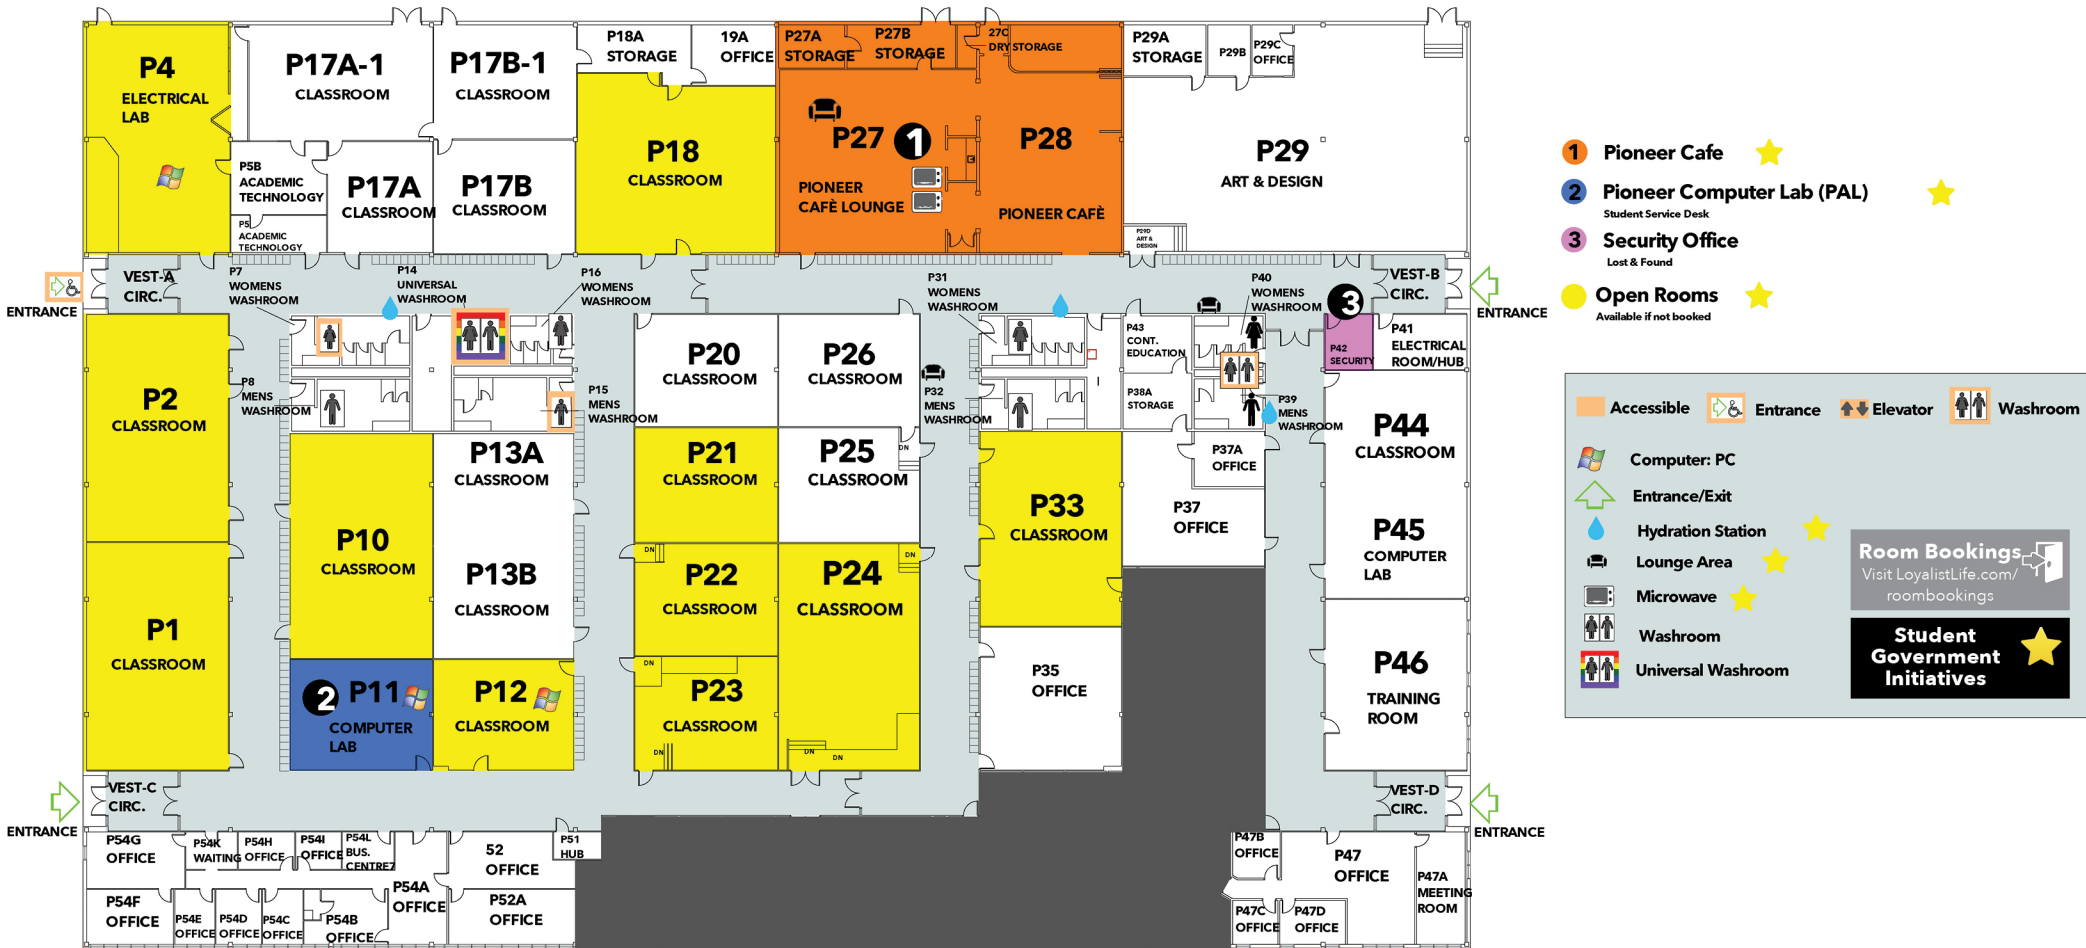

# Pioneer Building

# STUDENT MAPS

A Student Government Initiative

- 1 Pioneer Cafe ★
- 2 Pioneer Computer Lab (PAL) ★  
Student Service Desk
- 3 Security Office ★  
Lost & Found
- Open Rooms ★  
Available if not booked

	Accessible		Entrance		Elevator		Washroom
	Computer: PC		Entrance/Exit		Hydration Station		★
	Lounge Area		★		Microwave		★
	Washroom		Universal Washroom	<div style="border: 1px solid black; padding: 5px;"> <b>Room Bookings</b>                  Visit <a href="http://LoyalistLife.com/roombookings">LoyalistLife.com/roombookings</a> </div> <div style="border: 1px solid black; padding: 5px; margin-top: 5px;"> <b>Student Government Initiatives</b> <span style="color: yellow;">★</span> </div>			