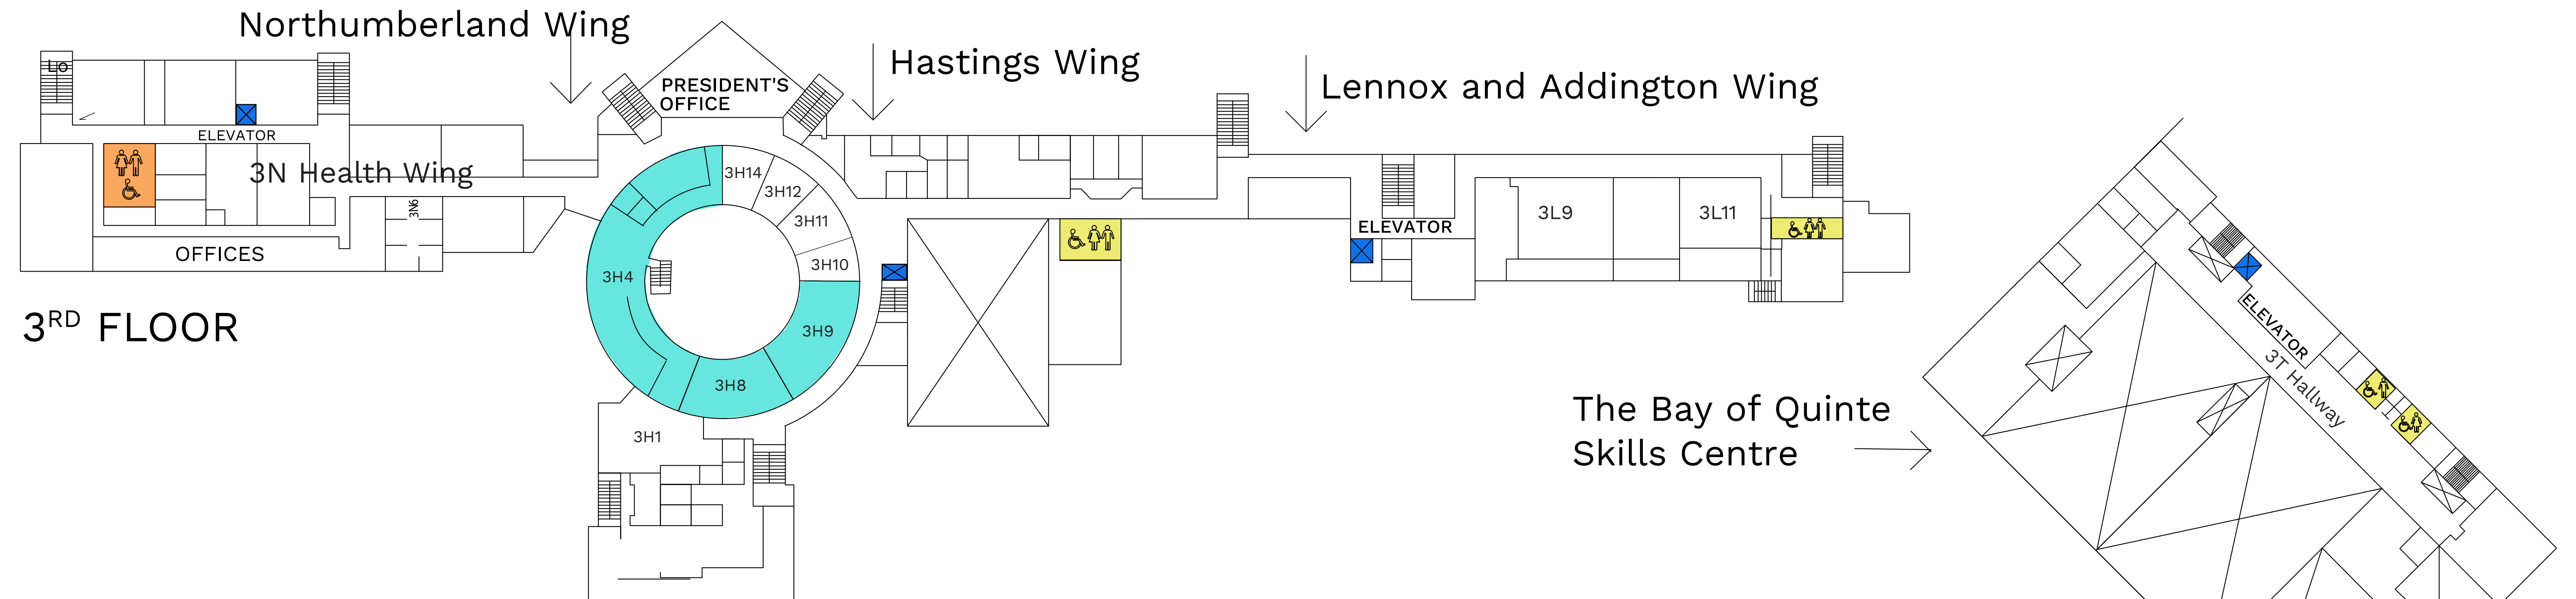

Kente Building

Student Services

First Floor	
Emergency Food Cupboard	Room 1S1*
Student Government	Room 1S1*
Second Floor	
The Career Centre	Room 2H3
Health & Impact Centre	Room 2S01
AccessAbility Services	
Counselling Services	
Health Centre	
Student Advisors	
International Support	Room 2H1
Kente Cafeteria	Room 2H6
Welcome Centre	Room 2H1
Unwind Spa	Room 2S32
Third Floor	
Admissions	Room 3H4
Tsi Titewayat'aró:roks (Indigenous Services)	Room 3H9
Tutoring Centre	Room 3H8

Student Spaces

First Floor	
The Bookstore	Room 1H8
Fitness Centre	Room 1H5
Shark Tank Pub	Room 1S1*
Second Floor	
Gym	Room 2H7
Link Lounge	Room 2L60
The Parrott Centre Library	Room 2Q1
Nourish	Room 2H27
Student Access Lab (SAL)	Room 2H4
The Market	Room 2H22

*1S1: Student Experience and Engagement Office

-  Washroom
-  Universal Washroom
-  Elevator

Room sign legend