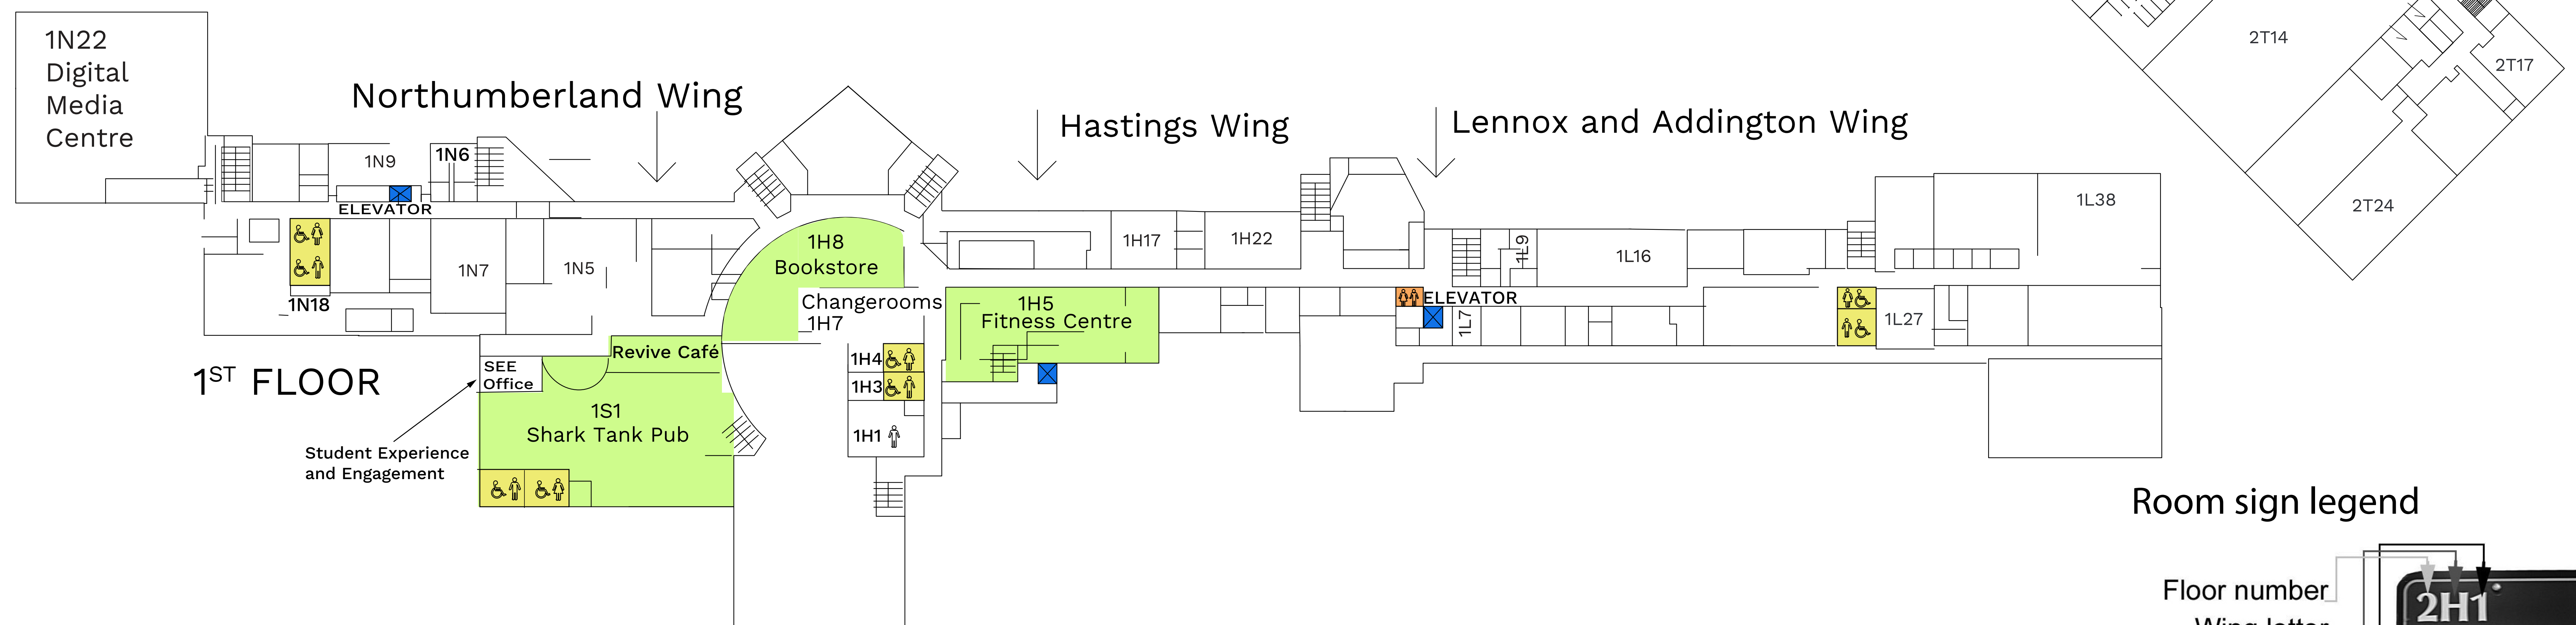

Kente Building

Student Services

First Floor	
Emergency Food Cupboard	Room 1S1*
Student Government	Room 1S1*
Second Floor	
The Career Centre	Room 2H3
Health & Impact Centre	Room 2S01
AccessAbility Services	
Counselling Services	
Health Centre	
Student Advisors	
International Support	Room 2H1
Kente Cafeteria	Room 2H6
Welcome Centre	Room 2H1
Unwind Spa	Room 2S32
Third Floor	
Admissions	Room 3H4
Tsi Titewayat'aró:roks (Indigenous Services)	Room 3H9
Tutoring Centre	Room 3H8

Student Spaces

First Floor	
The Bookstore	Room 1H8
Fitness Centre	Room 1H5
Shark Tank Pub	Room 1S1*
Second Floor	
Gym	Room 2H7
Link Lounge	Room 2L60
The Parrott Centre Library	Room 2Q1
Nourish	Room 2H27
Student Access Lab (SAL)	Room 2H4
The Market	Room 2H22

*1S1: Student Experience and Engagement Office

-  Washroom
-  Universal Washroom
-  Elevator

Room sign legend