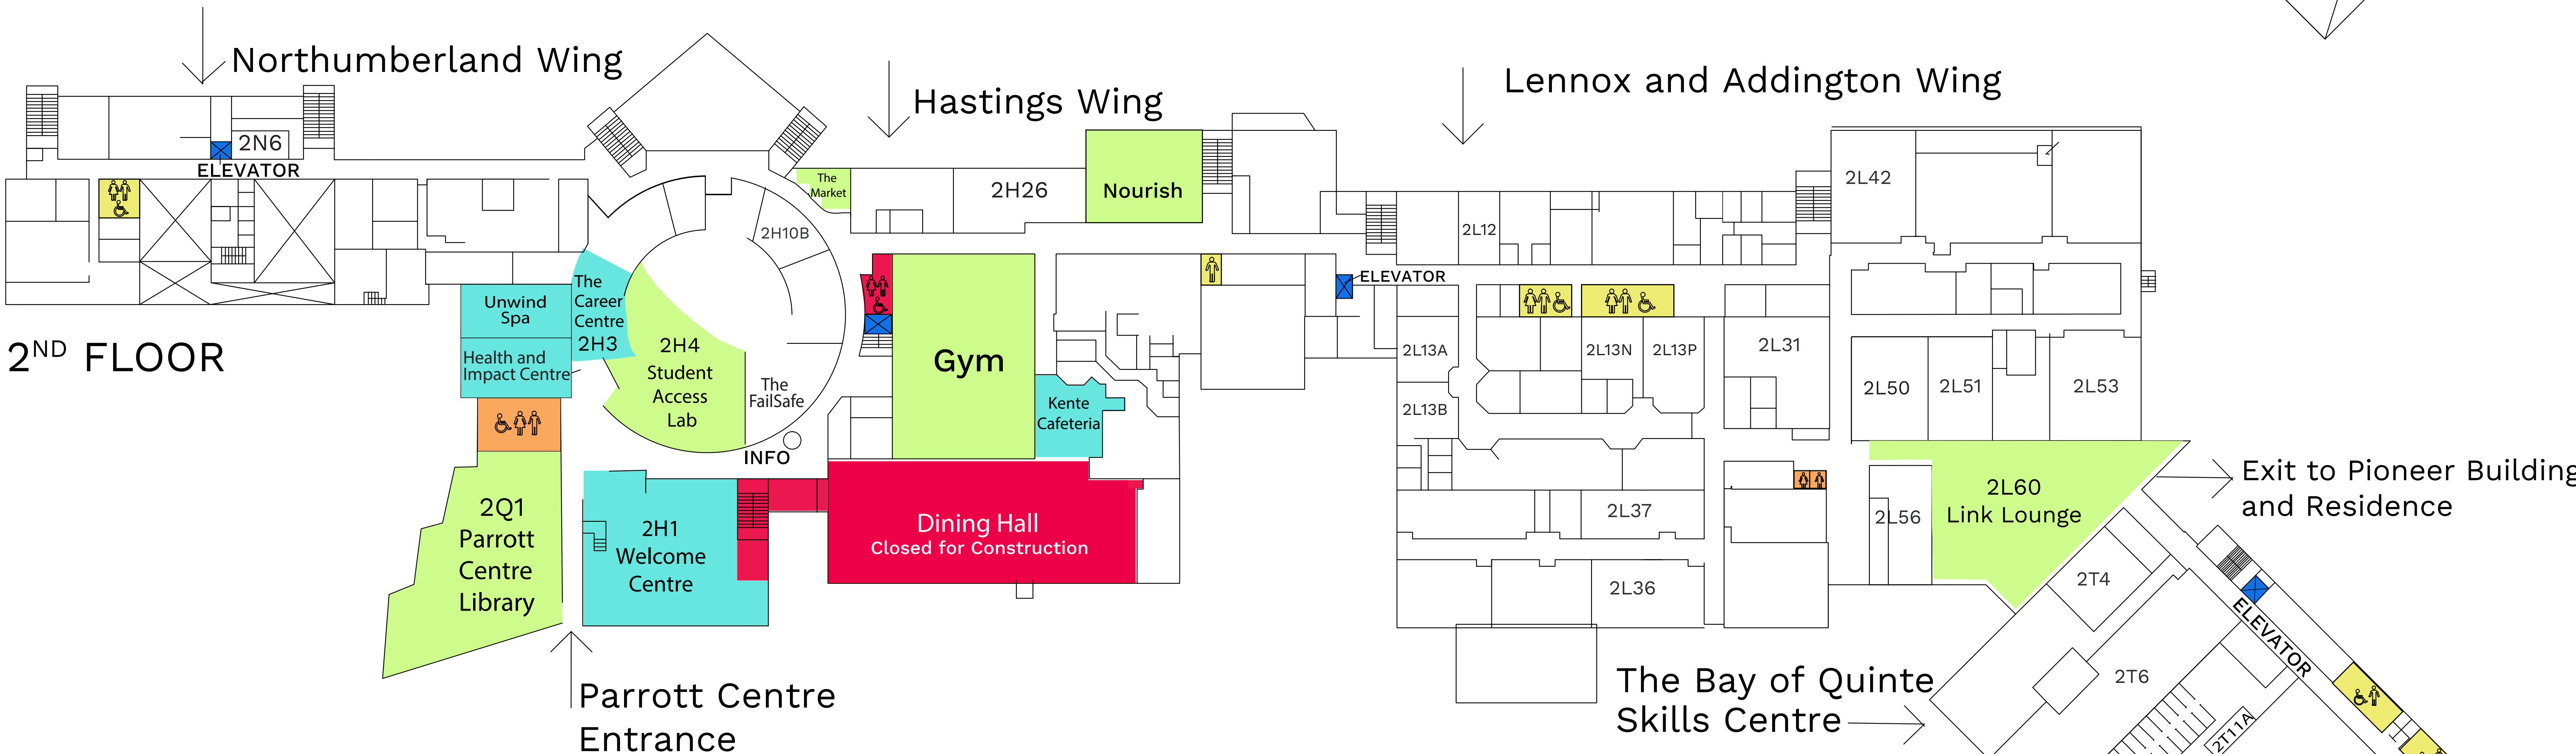

Kente Building

Student Services

First Floor	
Emergency Food Cupboard	Room 1S1*
Student Government	Room 1S1*
Second Floor	
The Career Centre	Room 2H3
Health & Impact Centre	Room 2S01
AccessAbility Services	
Counselling Services	
Health Centre	
Student Advisors	
International Support	Room 2H1
Kente Cafeteria	Room 2H6
Welcome Centre	Room 2H1
Unwind Spa	Room 2S32
Third Floor	
Admissions	Room 3H4
Tsi Titewayat'aró:roks (Indigenous Services)	Room 3H9
Tutoring Centre	Room 3H8

Student Spaces

First Floor	
The Bookstore	Room 1H8
Fitness Centre	Room 1H5
Shark Tank Pub	Room 1S1*
Second Floor	
Gym	Room 2H7
Link Lounge	Room 2L60
The Parrott Centre Library	Room 2Q1
Nourish	Room 2H27
Student Access Lab (SAL)	Room 2H4
The Market	Room 2H22

*1S1: Student Experience and Engagement Office

-  Washroom
-  Universal Washroom
-  Elevator

Room sign legend